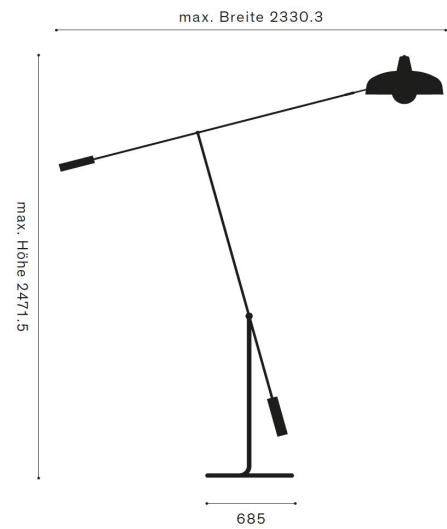

Models

A1106138.0.5402
A1106138.0.5404

Light Socket	E27
Power requirements	230 V, 50 Hz
Power Input	max. 15 W
Materials	Aluminium lampshade, RAL 9011 graphite black, fine tubes in steel, axles in steel, base in steel, foot switch in brass.
Operation mode	ON / OFF
Weight	10 kg
Power cable	ca. 3 m
Test marks	CE, ROHS
Warranty	2 years

Contents	E27 light source, recommended illuminant mirrored, max. 15W, z.B. 1055lm,
Light colour	Warm white 2700 K
Variants	Lampshade RAL 9010 pure white
Note	For further technical information please refer the description of the light source
Productdesign	CH50 Kollektion, Re-Edition 2022 Design Gian Franco Legler 1947/1952