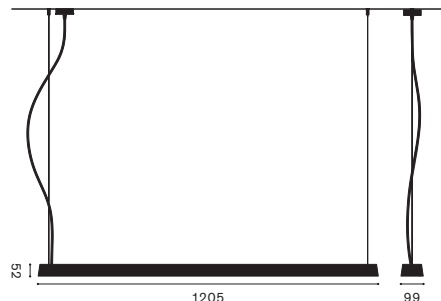

Models	Nr. 44510 4 40 Nr. 44410 3 40
Dimensions	H 52 mm W 99 mm L 1205 mm

Contents	LED
Controller	Premium converter, DALI
Power requirements	220–240 V, 50–60 Hz
Power input	37 W
Standby	< 0.5 W
Light distribution	59% direct, 41% indirect
Energy efficiency	This product contains light sources of energy efficiency class C
Luminous efficiency	4395 lm
Colour rendition index	CRI Ra > 83
Light colour	Neutral white 4000 K, Nr. 44510 4 40 Warm white 3000 K, Nr. 44510 3 40
Glare suppression	UGR < 16
Operation	Dimmable with DALI
Materials	Brim of illumination head made of steel, powder-coated
Cover of illuminant	Structured acrylic glass
Weight	ca. 3.5 kg
Power cable	3 m, 5-polig
Protection rating	IP 20
Test marks	ENEC TÜV SÜD, CE, ROHS
Warranty	2 years, 5 years on LED and converter
Particularities	– Optionally with daylight sensor and presence detector
Note	(3000 K ca. 10 lm/W less than at 4000 K)

Light intensity distribution
cd / klm

— Lateral light intensity distribution
- - - - Frontal light intensity distribution