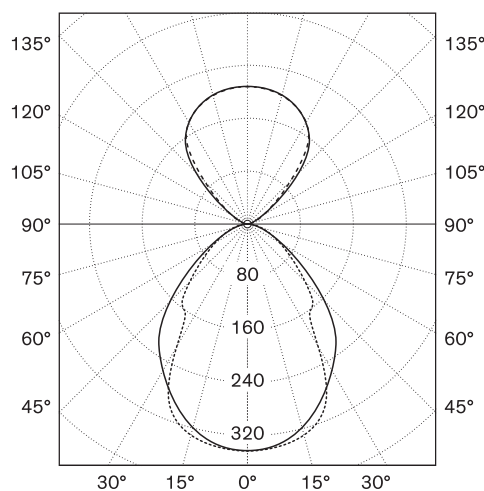

Models	Nr. 44510 4 40 Nr. 44410 3 40
Dimensions	H 52 mm W 99 mm L 1205 mm

Contents	LED
Controller	Premium converter, DALI
Power requirements	220–240 V, 50–60 Hz
Power input	37 W
Standby	< 0.5 W
Light distribution	59% direct, 41% indirect
Energy efficiency	This product contains light sources of energy efficiency class C
Luminous efficiency	4395 lm
Colour rendition index	CRI Ra > 83
Light colour	Neutral white 4000 K, Nr. 44510 4 40 Warm white 3000 K, Nr. 44510 3 40
Glare suppression	UGR < 16
Operation	Dimmable with DALI
Materials	Brim of illumination head made of steel, powder-coated
Cover of illuminant	Structured acrylic glass
Weight	ca. 3.5 kg
Power cable	3 m, 5-polig
Protection rating	IP 20
Test marks	ENEC TÜV SÜD, CE, ROHS
Warranty	2 years, 5 years on LED and converter
Particularities	– Optionally with daylight sensor and presence detector
Note	(3000 K ca. 10 lm/W less than at 4000 K)

Light intensity distribution
cd / klm

— Lateral light intensity distribution
- - - - Frontal light intensity distribution