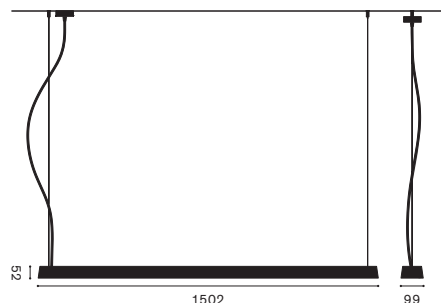

Models	Nr. 45410 4 80 Nr. 45410 3 80
Dimensions	H 52 mm W 99 mm L 1502 mm

Contents	LED
Controller	Premium converter, DALI
Power requirements	220–240 V, 50–60 Hz
Power input	66 W
Standby	< 0.5 W
Light distribution	60% direct, 40% indirect
Energy efficiency	This product contains light sources of energy efficiency class c
High durability	72,000 hours
Luminous efficiency	7422 lm
Colour rendition index	CRI Ra > 82
Light colour	Neutral white 4000 K, Nr. 45410 4 65 Warm white 3000 K, Nr. 45410 3 65
Glare suppression	UGR < 17
Materials	Brim of illumination head made of steel, white powder-coated
Cover of illuminant	Structured acrylic glass
Weight	ca. 4.3 kg
Power cable	3 m, 5-polig
Protection rating	IP 20
Test marks	ENEC TÜV SÜD, CE, ROHS
Warranty	2 years, 5 years on LED and converter
Particularities	– Optionally with daylight sensor and presence detector
Note	(3000 K ca. 10 lm/W less than at 4000 K)

Light intensity distribution