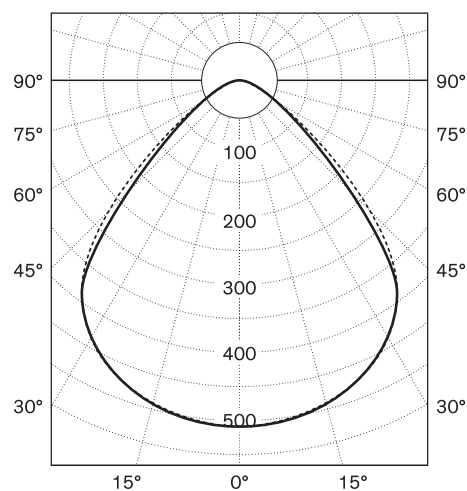

Models	Nr. 44810 4 30 Nr. 44710 3 30
Dimensions	H 57 mm W 99 mm L 1205 mm

Contents	LED
Controller	Premium converter, DALI
Power requirements	220–240 V, 50–60 Hz
Power input	30 W
Standby	< 0.5 W
Light distribution	100% direct
Energy efficiency	This product contains light sources of energy efficiency class c
High durability	72,000 hours
Luminous efficiency	3873 lm
Colour rendition index	CRI Ra > 84
Light colour	Neutral white 4000K, Nr. 44810 4 30 Warm white 3000K, Nr. 44710 3 30
Glare suppression	UGR < 19
Operation	Dimmable with DALI
Materials	Brim of illumination head made of steel, powder-coated
Cover of illuminant	Structured acrylic glass
Operating device	Included in the luminaire head
Weight	4.2 kg
Protection rating	IP 20
Test marks	ENEC TÜV SÜD, CE, ROHS
Warranty	2 years, 5 years on LED and converter
Particularities	with anti-glare panel
Note	(3000 K ca. 10 lm/W less than at 4000K)

Light intensity distribution
cd / klm

— Lateral light intensity distribution
..... Frontal light intensity distribution