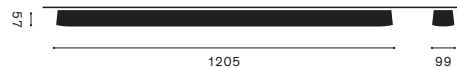

Models	Nr. 44810 4 30 Nr. 44710 3 30
Dimensions	H 57 mm W 99 mm L 1205 mm

Contents	LED
Controller	Premium converter, DALI
Power requirements	220–240 V, 50–60 Hz
Power input	30 W
Standby	< 0.5 W
Light distribution	100% direct
Energy efficiency	This product contains light sources of energy efficiency class c
High durability	72,000 hours
Luminous efficiency	3873 lm
Colour rendition index	CRI Ra > 84
Light colour	Neutral white 4000K, Nr. 44810 4 30 Warm white 3000K, Nr. 44710 3 30
Glare suppression	UGR < 19
Operation	Dimmable with DALI
Materials	Brim of illumination head made of steel, powder-coated
Cover of illuminant	Structured acrylic glass
Operating device	Included in the luminaire head
Weight	4.2 kg
Protection rating	IP 20
Test marks	ENEC TÜV SÜD, CE, ROHS
Warranty	2 years, 5 years on LED and converter
Particularities	with anti-glare panel
Note	(3000 K ca. 10 lm/W less than at 4000K)