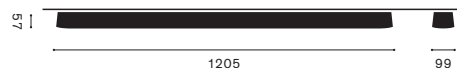

Models	Nr. 44710 4 45 Nr. 44710 3 45
Dimensions	H 57 mm W 99 mm L 1205 mm

Contents	LED
Controller	Premium converter, DALI
Power requirements	220–240 V, 50–60 Hz
Power input	45 W
Standby	< 0.5 W
Light distribution	100% direct
Energy efficiency	This product contains light sources of energy efficiency class c
High durability	72,000 hours
Luminous efficiency	5619 lm
Colour rendition index	CRI Ra > 83
Light colour	Neutral white 4000 K, Nr. 44710 4 45 Warm white 3000 K, Nr. 44710 3 45
Glare suppression	UGR < 19
Operation	Dimmable with DALI
Materials	Brim of illumination head made of steel, powder-coated
Cover of illuminant	Structured acrylic glass
Operating device	Included in the luminaire head
Weight	ca. 3.6 kg
Protection rating	IP 20
Test marks	ENEC TÜV SÜD, CE, ROHS
Warranty	2 years, 5 years on LED and converter
Particularities	– Optionally with daylight sensor and presence detecto
Note	(3000 K ca. 10 lm/W less than at 4000 K)