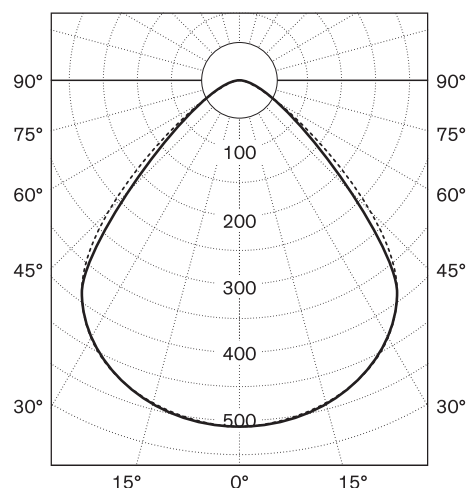

Models	Nr. 44710 4 45 Nr. 44710 3 45
Dimensions	H 57 mm W 99 mm L 1205 mm

Contents	LED
Controller	Premium converter, DALI
Power requirements	220–240 V, 50–60 Hz
Power input	45 W
Standby	< 0.5 W
Light distribution	100% direct
Energy efficiency	This product contains light sources of energy efficiency class c
High durability	72,000 hours
Luminous efficiency	5619 lm
Colour rendition index	CRI Ra > 83
Light colour	Neutral white 4000 K, Nr. 44710 4 45 Warm white 3000 K, Nr. 44710 3 45
Glare suppression	UGR < 19
Operation	Dimmable with DALI
Materials	Brim of illumination head made of steel, powder-coated
Cover of illuminant	Structured acrylic glass
Operating device	Included in the luminaire head
Weight	ca. 3.6 kg
Protection rating	IP 20
Test marks	ENEC TÜV SÜD, CE, ROHS
Warranty	2 years, 5 years on LED and converter
Particularities	– Optionally with daylight sensor and presence detecto
Note	(3000 K ca. 10 lm/W less than at 4000 K)

Light intensity distribution
cd / klm

— Lateral light intensity distribution
..... Frontal light intensity distribution