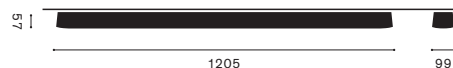

Models	Nr. 44710 4 45 Nr. 44710 3 45
Dimensions	H 57 mm W 99 mm L 1205 mm

Contents	LED
Controller	Premium converter, DALI
Power requirements	220–240 V, 50–60 Hz
Power input	45 W
Standby	< 0.5 W
Light distribution	100% direct
Energy class lamp	A++
Luminous efficiency	5619 lm
Colour rendition index	CRI Ra > 83
Light colour	Neutral white 4000 K, Nr. 44710 4 45 Warm white 3000 K, Nr. 44710 3 45
Glare suppression	UGR < 19
Operation	Dimmable with DALI
Materials	Brim of illumination head made of steel, powder-coated Structured acrylic glass
Cover of illuminant	Included in the luminaire head
Operating device	4.2 kg
Weight	
Protection rating	IP 20
Test marks	ENEC TÜV SÜD, CE, ROHS
Warranty	2 years, 5 years on LED and converter
Note	(3000 K ca. 5 lm/W less than at 4000 K)