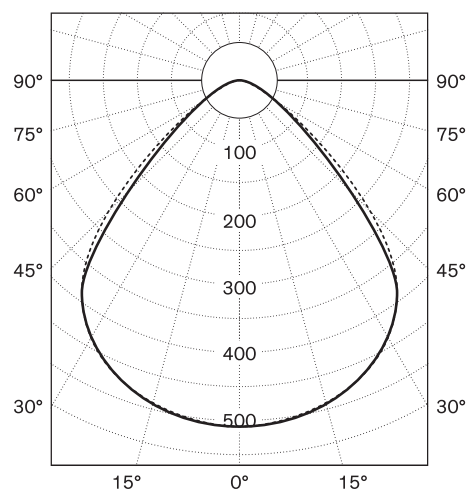

Models	Nr. 44710 4 45 Nr. 44710 3 45
Dimensions	H 57 mm W 99 mm L 1205 mm

Contents	LED
Controller	Premium converter, DALI
Power requirements	220–240 V, 50–60 Hz
Power input	45 W
Standby	< 0.5 W
Light distribution	100% direct
Energy class lamp	A++
Luminous efficiency	5619 lm
Colour rendition index	CRI Ra > 83
Light colour	Neutral white 4000 K, Nr. 44710 4 45 Warm white 3000 K, Nr. 44710 3 45
Glare suppression	UGR < 19
Operation	Dimmable with DALI
Materials	Brim of illumination head made of steel, powder-coated Structured acrylic glass
Cover of illuminant	Included in the luminaire head
Operating device	4.2 kg
Weight	
Protection rating	IP 20
Test marks	ENEC TÜV SÜD, CE, ROHS
Warranty	2 years, 5 years on LED and converter
Note	(3000 K ca. 5 lm/W less than at 4000 K)

Light intensity distribution
cd / klm

— Lateral light intensity distribution
- - - Frontal light intensity distribution