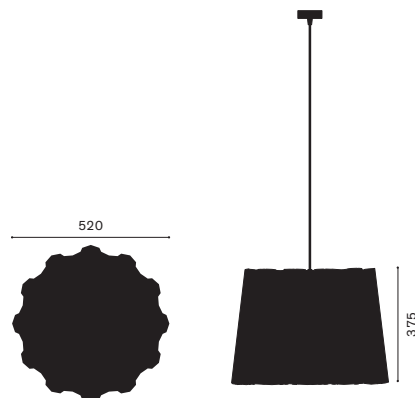

Model Nr. 314 02 075  
 Dimensions Ø 520 mm  
 H 375 mm

Light socket	E27
Power requirements	230 V, 50 Hz
Power input	max. 75 W
Materials	Pleated lampshade sheet metal slats, white powder coated
Cover of illuminant	Opaque acrylic glass
Weight	5 kg
Power cable	ca. 3 m
Protection rating	IP20
Test marks	TÜV, CE, ROHS
Warranty	2 years
Accessories	Ceiling fixture, canopy, chrome steel wires

Contents	E27, e.g. 16 W
Energy class lamp	Suitable for A, A+, A++
Light colour	Warm white 2700K
Note	For further technical information please refer to the description of the light source

Example of light intensity distribution at 16 W